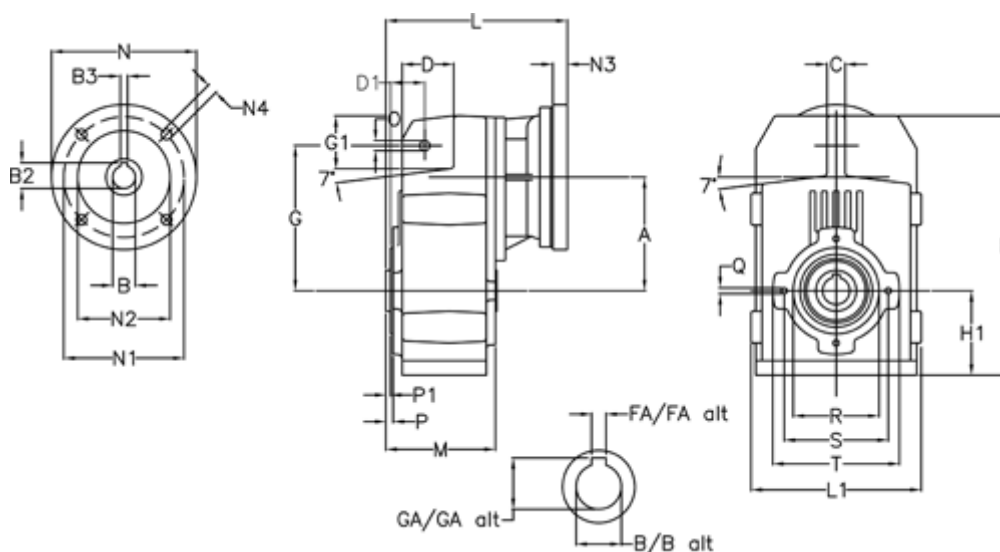

Article number: 29560503003235
 Description: Shaft mounted gear
 A512H50-30-P90B5

Measures

A = 211.30	FA = 14	M = 163.0	Q = M12x19
B = 50	G = 278	N = 200	R = 180
B1 = 24	G1 = 105.5	N1 = 165	S = 215
B2 = 27.3	GA = 53.5	N2 = 130	T = 250
B3 = 8	H = 479.0	N4 = M10x20	
C = 20	H1 = 144.0	O = 22	
D = 93.5	L = 287.5	P = 8.5	
D1 = 65.0	L1 = 273	P1 = 4.5	